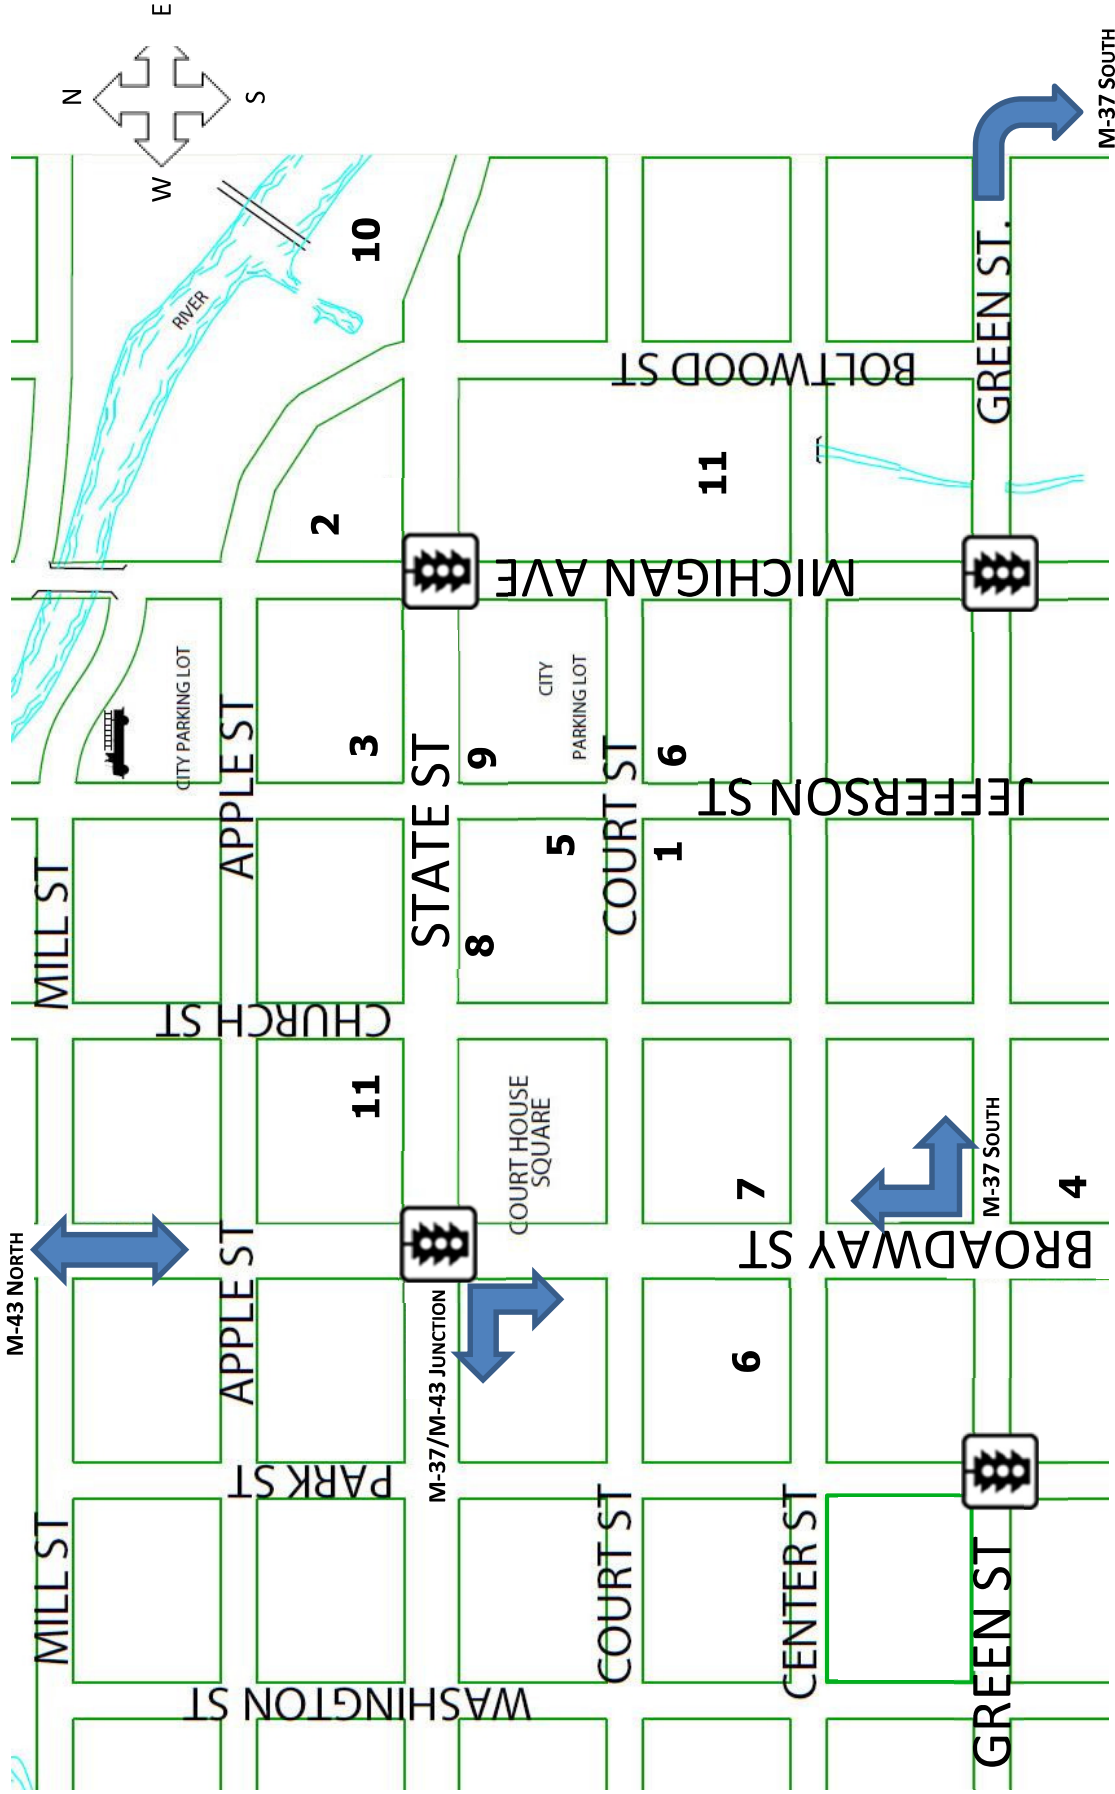

10th Annual TAC Jazz Festival

2013 Map of Venues

- 1. Hastings City Bank (150 W. Court)
- 2. Hastings Public Library (227 E. State)
- 3. Walldorff Brewpub/Ballroom (105 E. State)
- 4. Central Auditorium (509 S. Broadway)
- 5. County Seat Restaurant (128 S. Jefferson)
- 6. Emmanuel Episcopal Parish House (315 W. Center)
- 7. Barry Community Enrichment Ctr. (231 S. Broadway)
- 8. Seasonal Grille (150 W. State)
- 9. State Grounds Coffee House (108 E. State)
- 10. Thornapple Plaza (301 E. State)
- 11. Band Shell (Corner of Church and State)